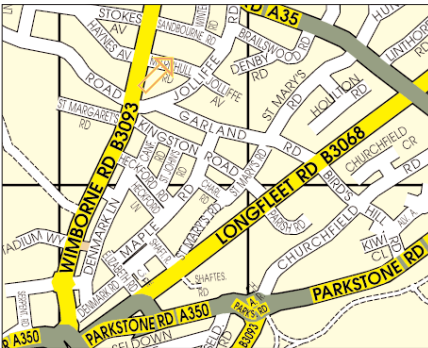

the buggifyfit beat

NEWSLETTER, OCTOBER 06

Come on in!

WINTER CLASSES

From the end of October until the last week of March 2007 Buggyfit will be going indoors for Winter.

Tuesday Class @ 9.30am
(starting 31st October)

Longfleet Baptist Church
138 Wimborne Road, Poole

Please bring some toys/play equipment along with you so we can create a soft play corner for the little ones. At this venue there's a kitchen, toilets and free parking in the surrounding roads.

Thursday Class @ 9.30am
(starting 2nd November)

Ollie's Adventureland
The Dolphin Shopping Centre, Poole

I have managed to hire out this venue for the sole use of Buggyfit!!