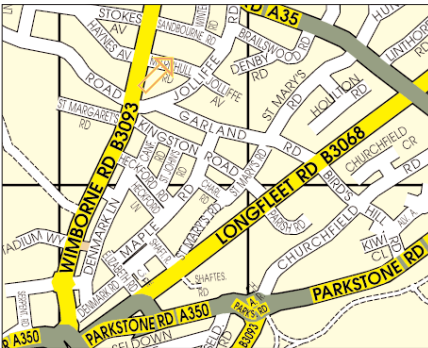

Tuesday Class @ 9.30am
(starting 31st October)

Longfleet Baptist Church
138 Wimborne Road, Poole

Please bring some toys/play equipment along with you so we can create a soft play corner for the little ones. At this venue there's a kitchen, toilets and free parking in the surrounding roads.