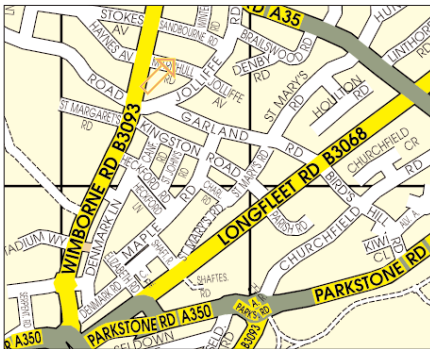

Tuesday Class @ 9.30am
(starting 31st October)

Longfleet Baptist Church
138 Wimborne Road, Poole

Please bring some toys/play equipment along with you so we can create a soft play corner for the little ones. At this venue there's a kitchen, toilets and free parking in the surrounding roads.